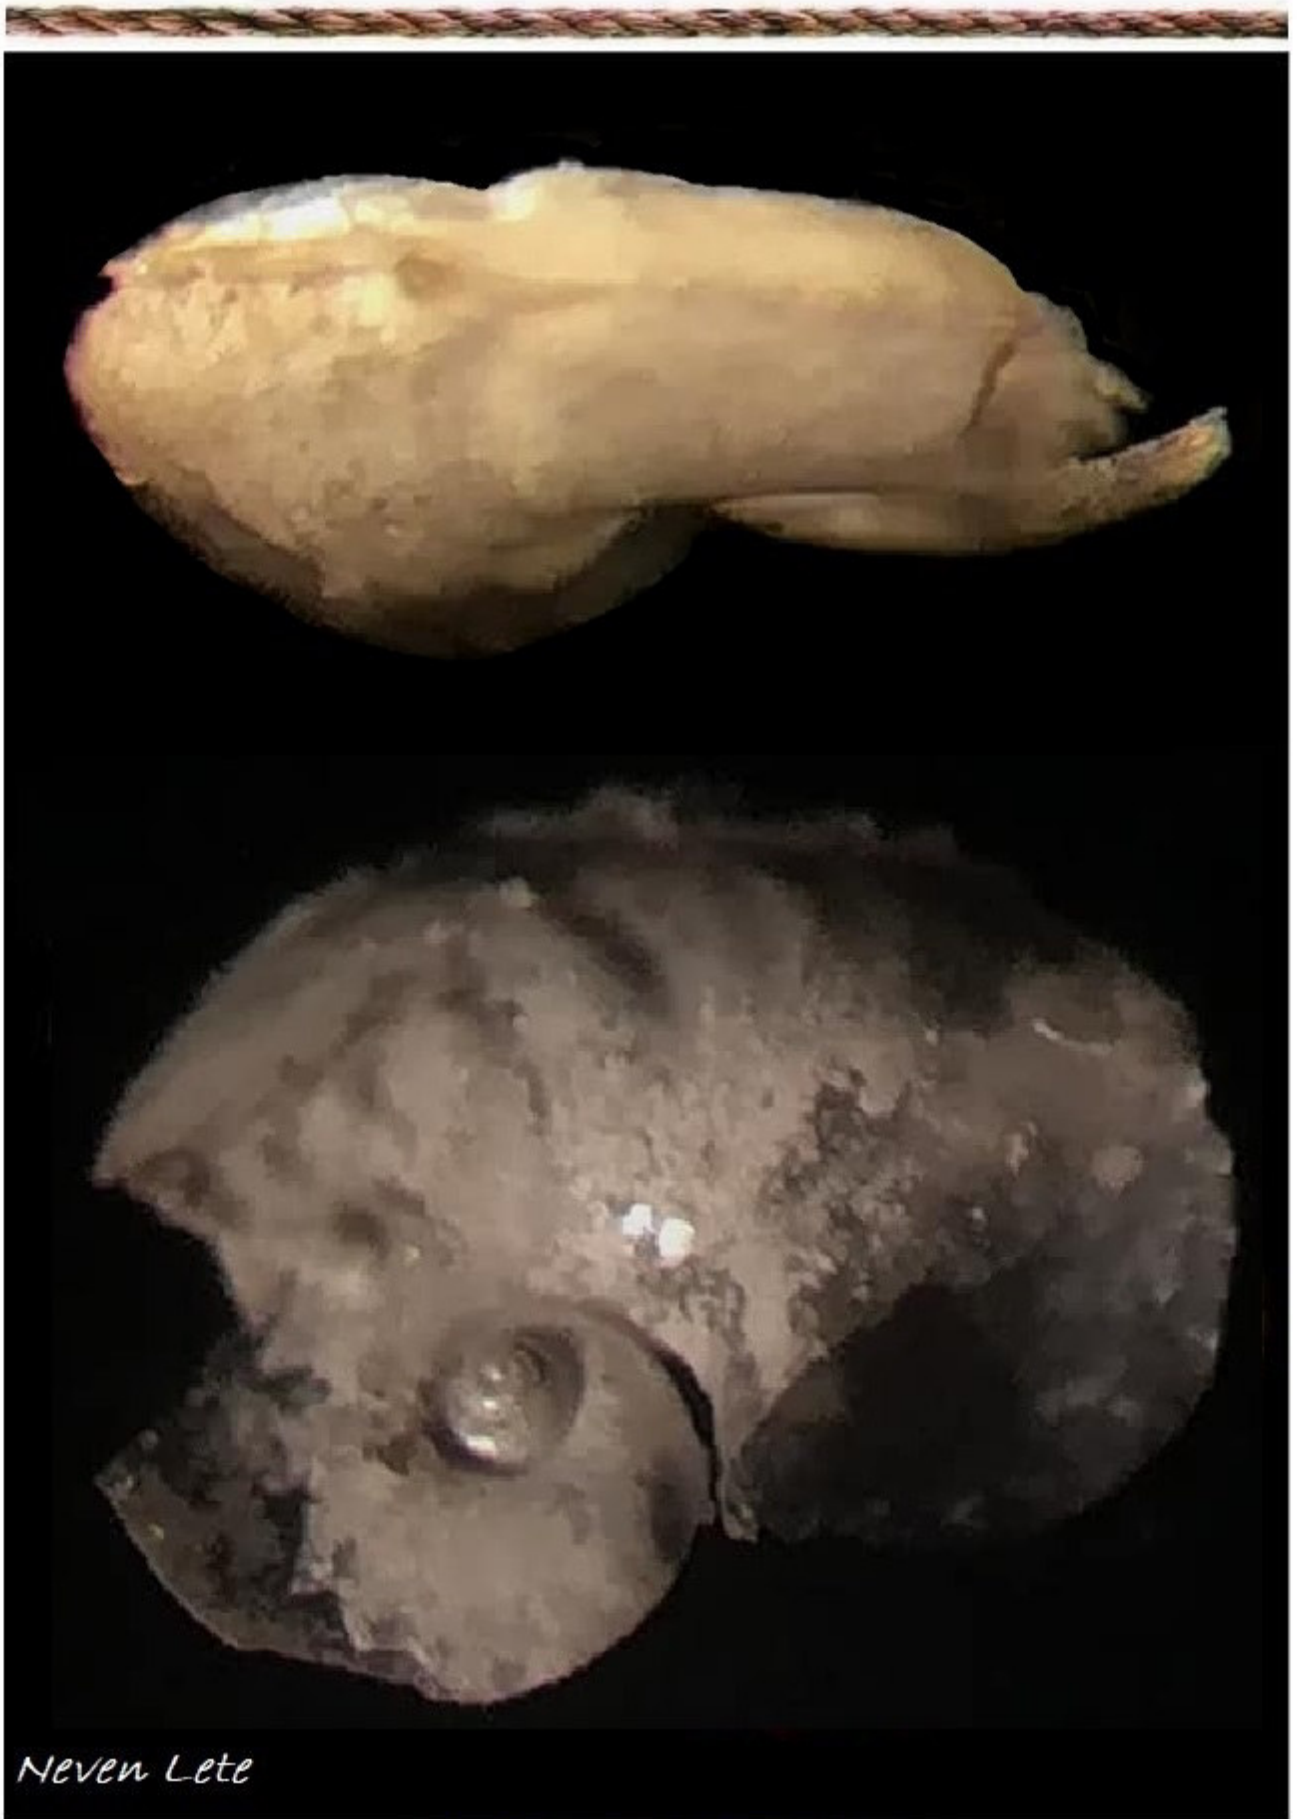

*Ovaj popis sadrži imena autora projekta, ime autora pojedine fotografije uz koju je upisan naziv mekušca i autor vrste.*

*Ovo prvo izdanje sigurno će biti podložno revizijama koje će se provoditi u okviru projekta, na temelju suradnje s drugim zemljama sudionicama.*

*We would like to thank everyone who has provided us with their photos. They are used exclusively within the framework of the project and have a scientific, educational and non-profit purpose.*

*The images used remain the property of the author. This list contains the names of the authors of the project, the name of the author of each photo, with the name of the mollusk and the author of the species.*

*This first edition will certainly be subject to revisions that will be carried out within the framework of the project, based on cooperation with other participating countries.*

*Neven Lete*

*Atlanta brunnea* Gray, 1850 - Atlantidae

Neven Lete

*Atlanta inclinata* Gray, 1850 - Atlantidae

Neven Lete

*Atlanta inflata* J.E.Gray, 1850 - Atlantidae

Edoardo Perna / Rino Stanic

*Atlanta peronii* Lesueur, 1817 - Atlantidae

Rino Stanić

*Oxygyrus inflatus* Benson, 1835 - Atlantidae